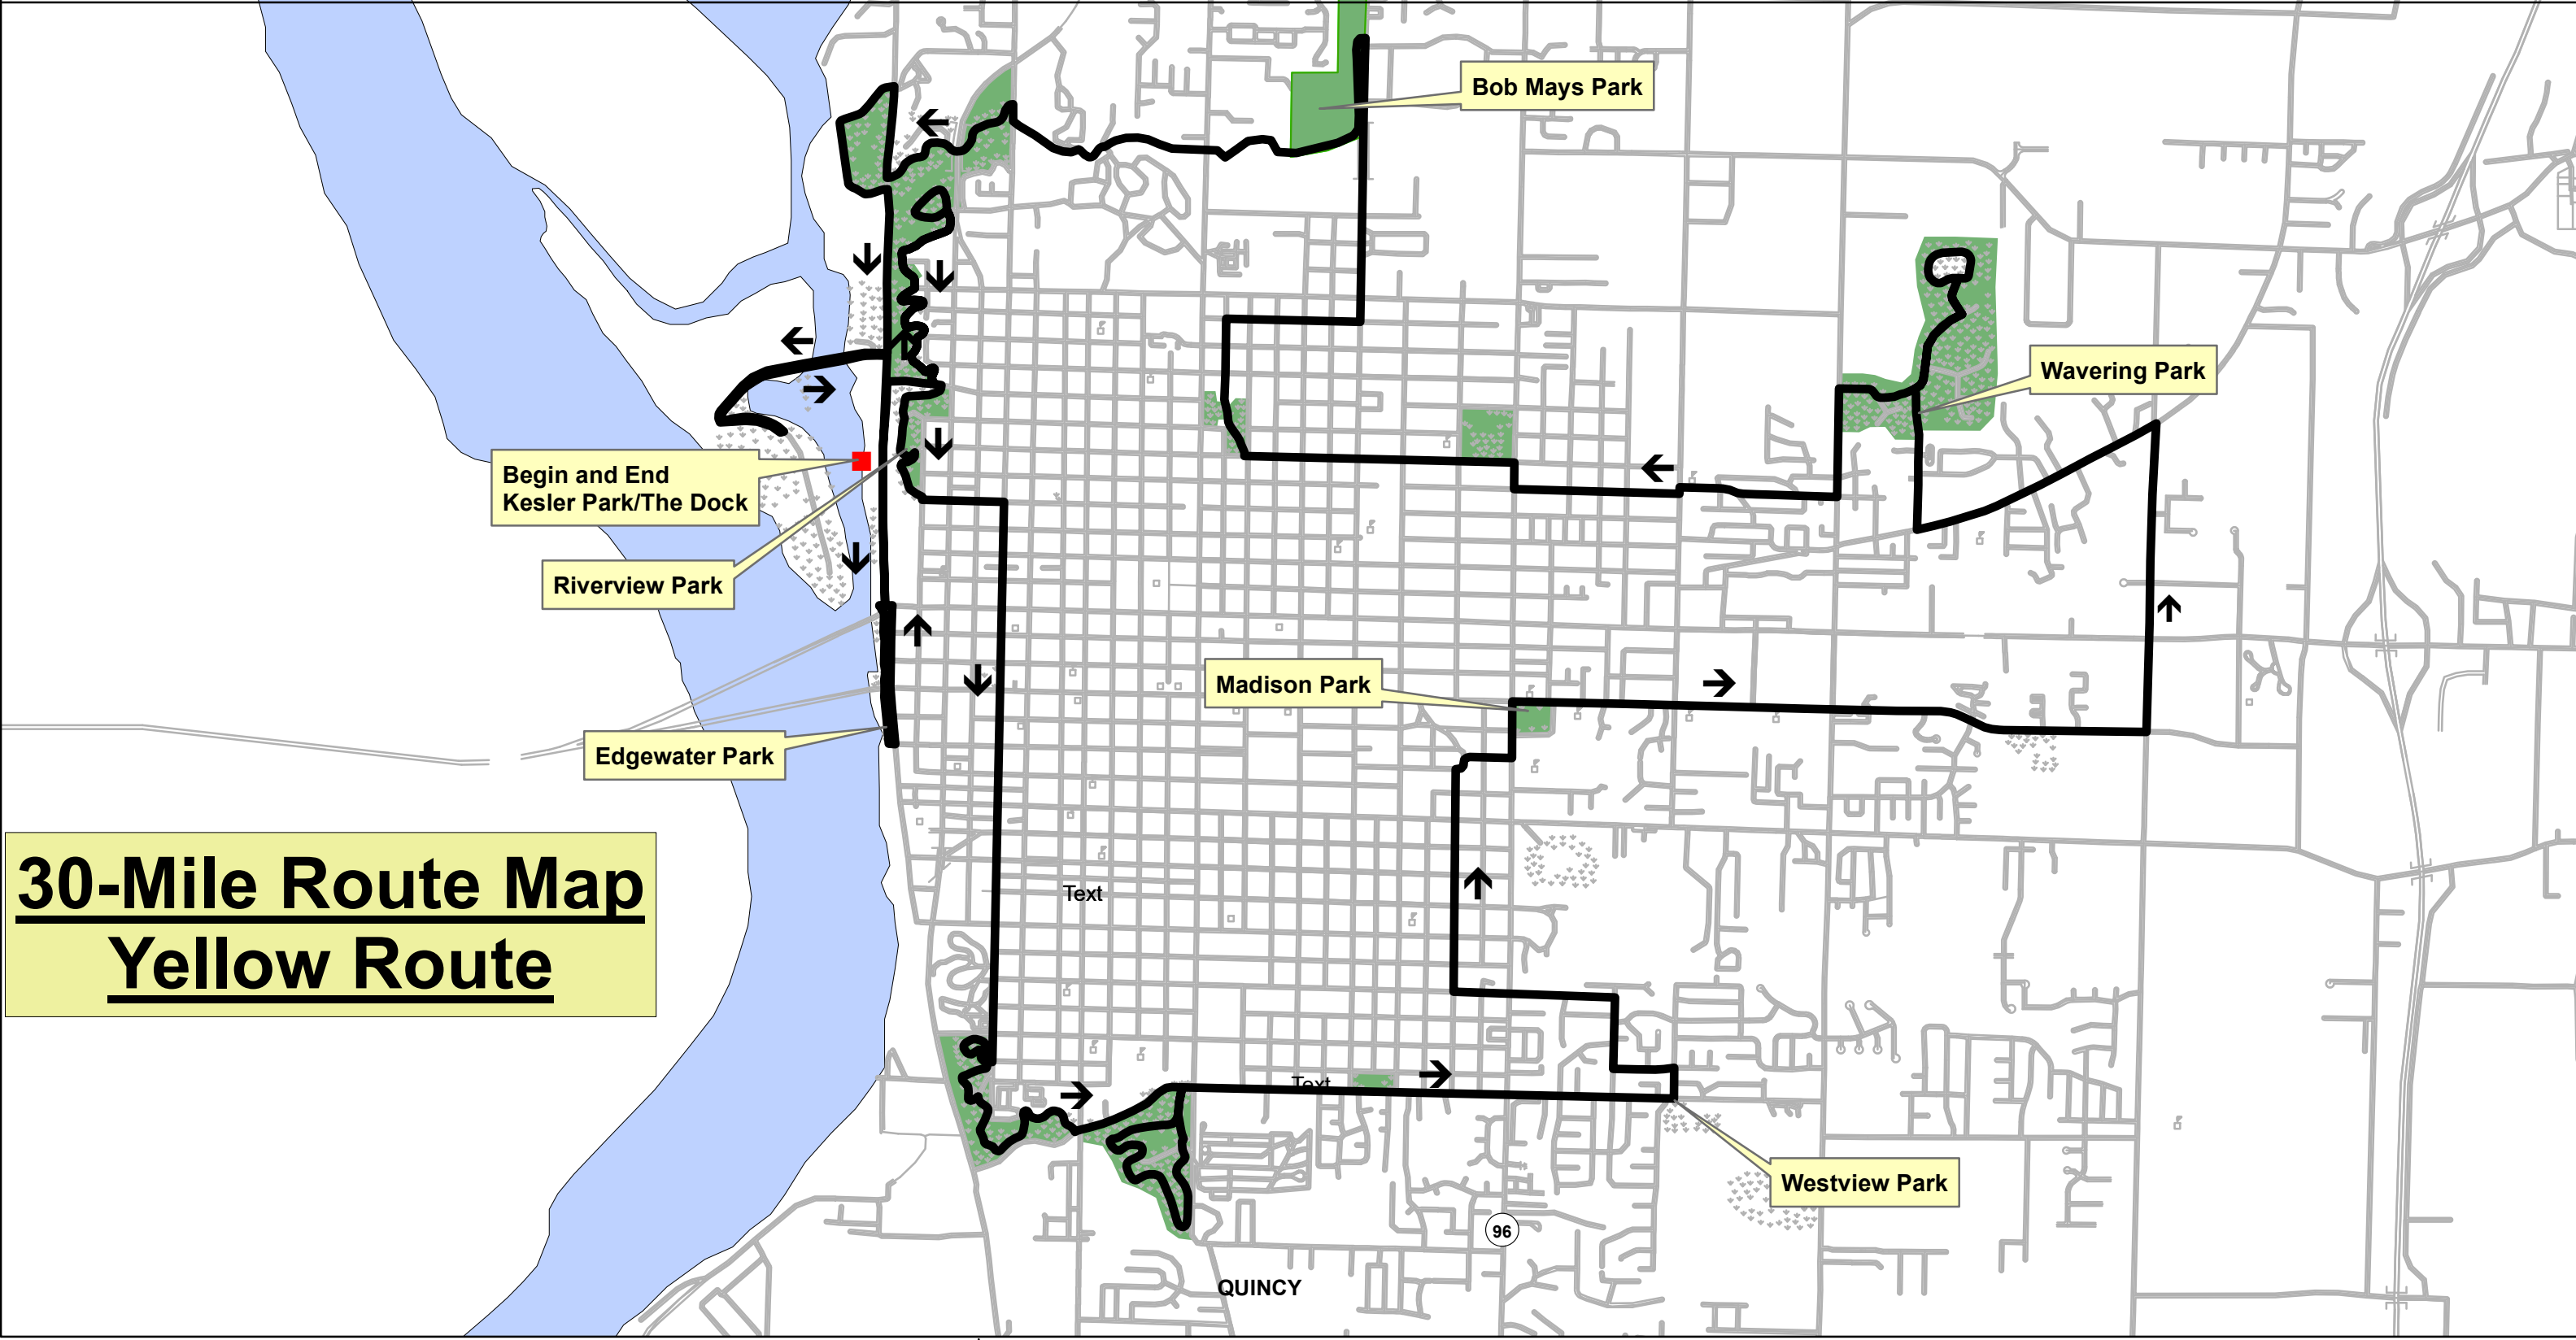

30-Mile Route Map

Yellow Route

Friends of the Trails

Legend

— Route

SCHEDULED STOPS:

- Madison Park
- Bob Mays Park

SAG Phone Number: To be Provided at Registration