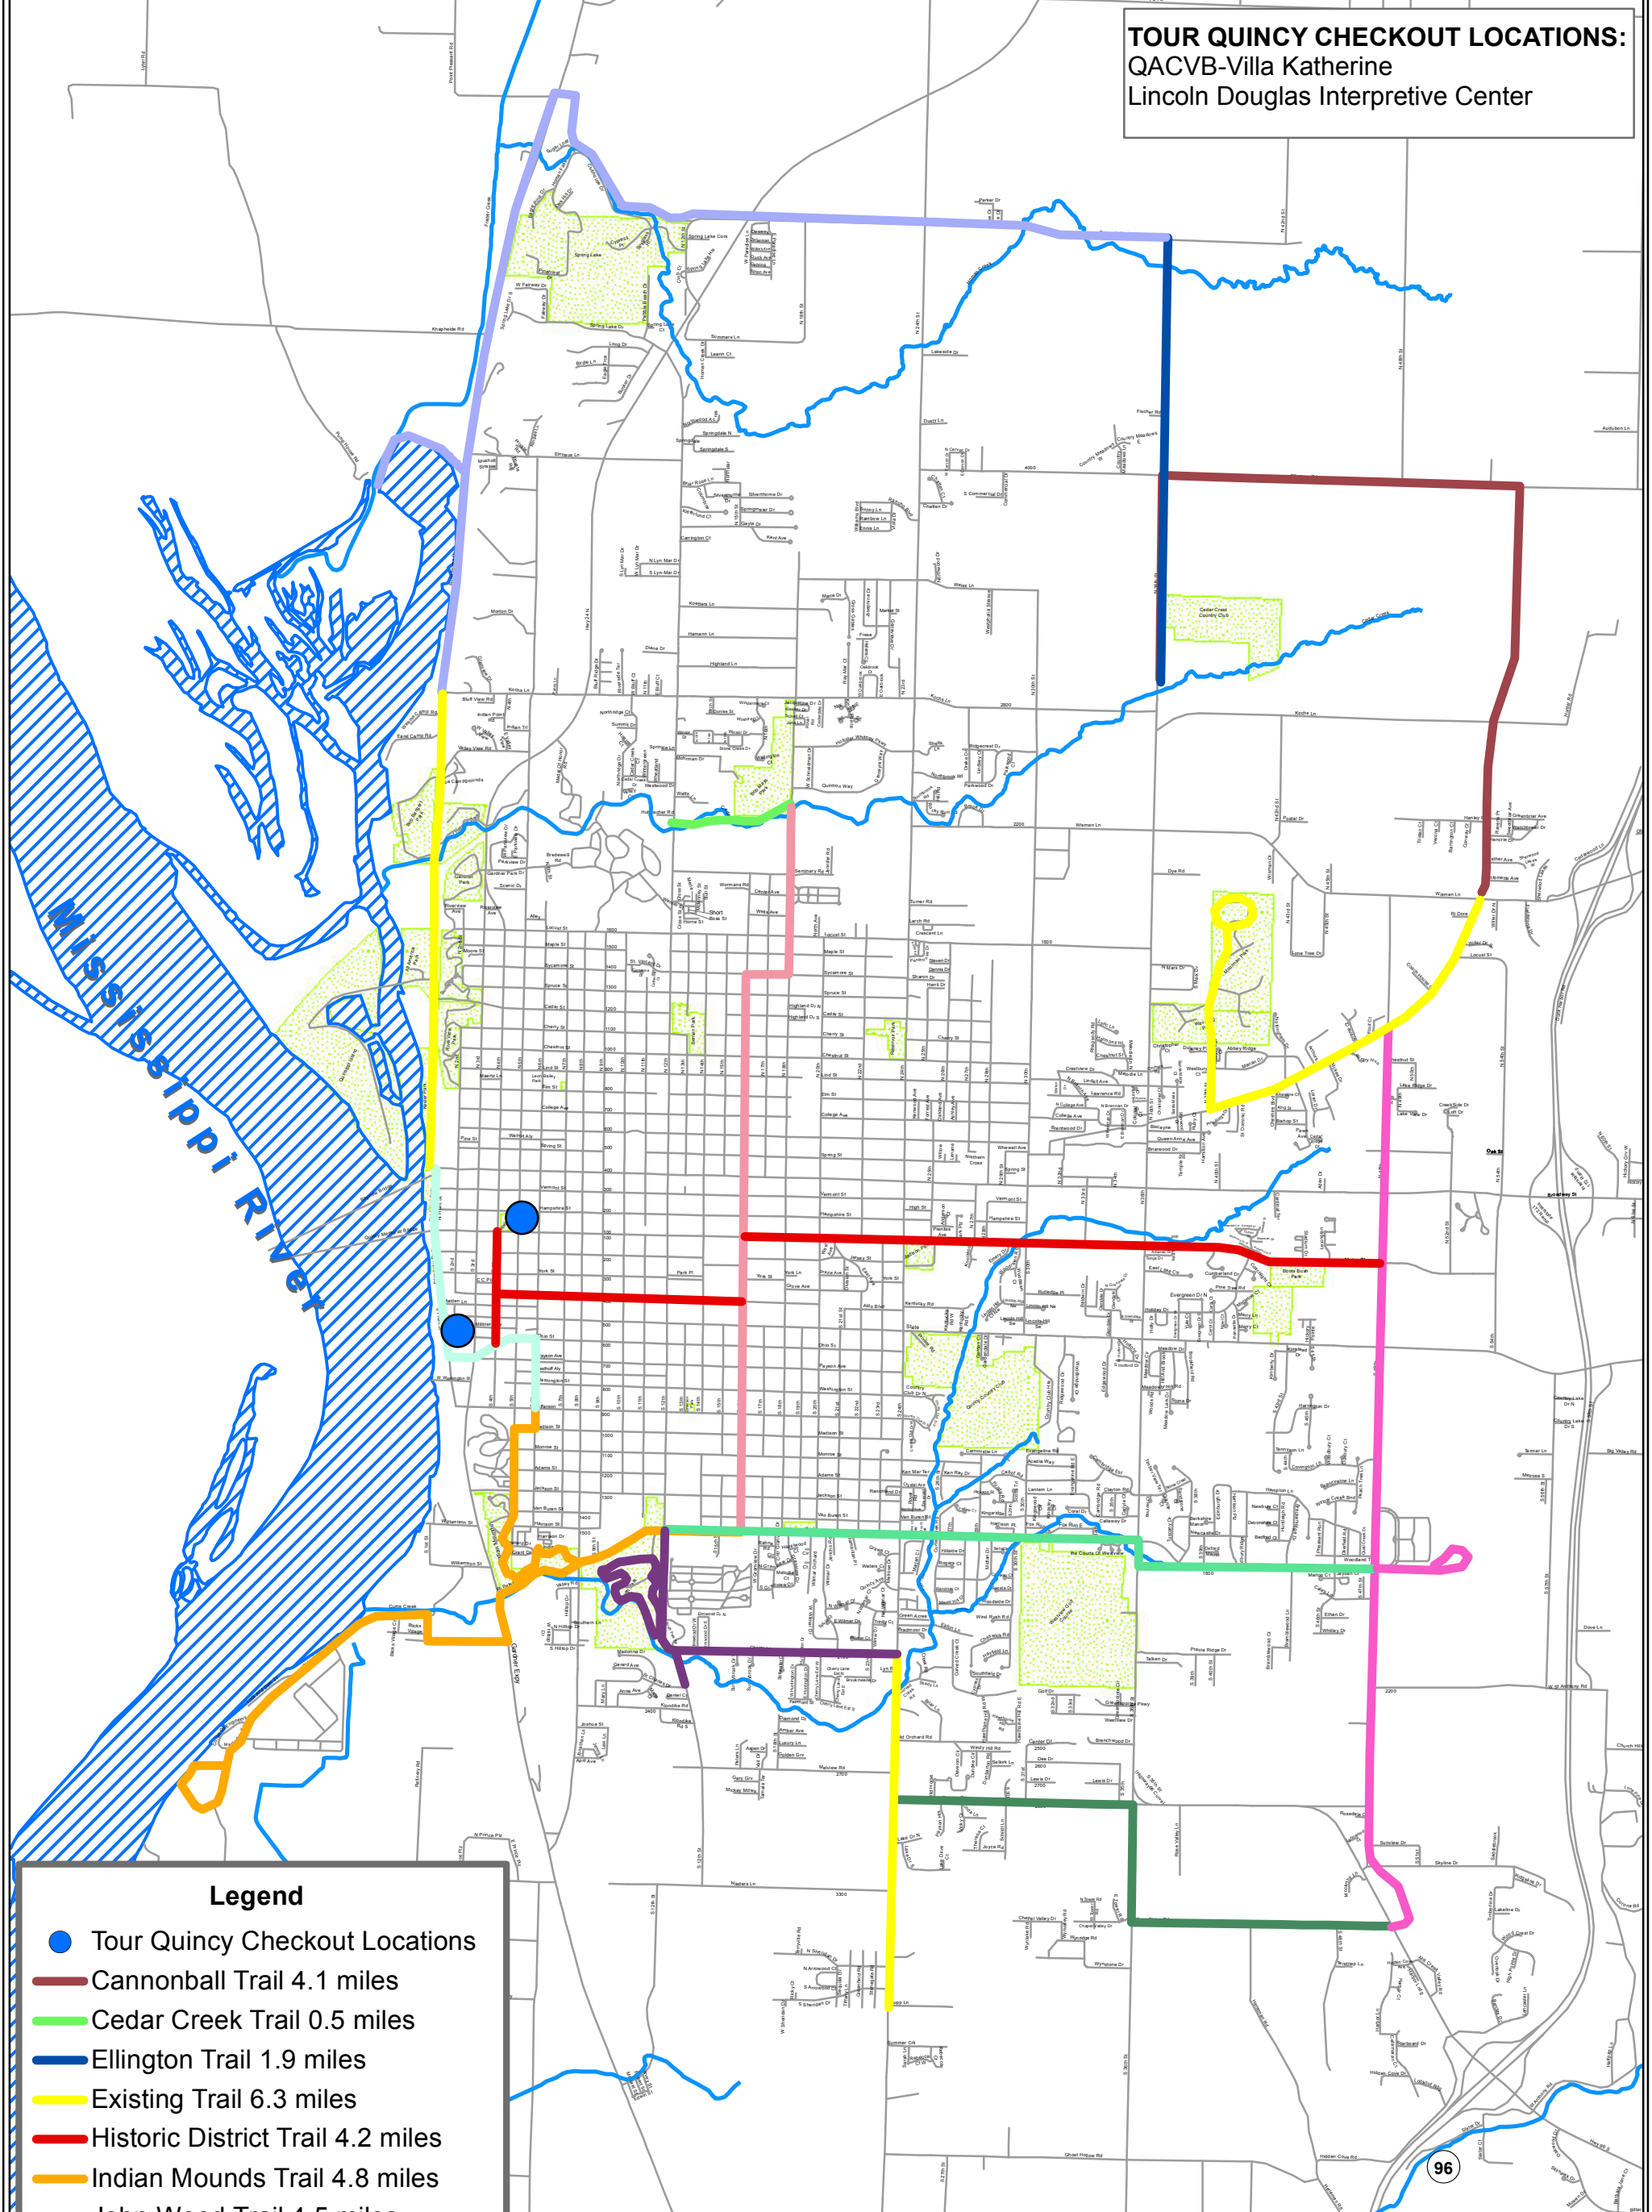

TOUR QUINCY CHECKOUT LOCATIONS:
 QACVB-Villa Katherine
 Lincoln Douglas Interpretive Center

Legend

- Tour Quincy Checkout Locations
- Cannonball Trail 4.1 miles
- Cedar Creek Trail 0.5 miles
- Ellington Trail 1.9 miles
- Existing Trail 6.3 miles
- Historic District Trail 4.2 miles
- Indian Mounds Trail 4.8 miles
- John Wood Trail 4.5 miles
- Payson Trail 2.6 miles
- Riverfront Trail 1.5 miles
- South Park Trail 2.8 miles
- Spring Lake Trail 6.1 miles
- University Trail 3.3 miles
- Westview Trail 3.1 miles