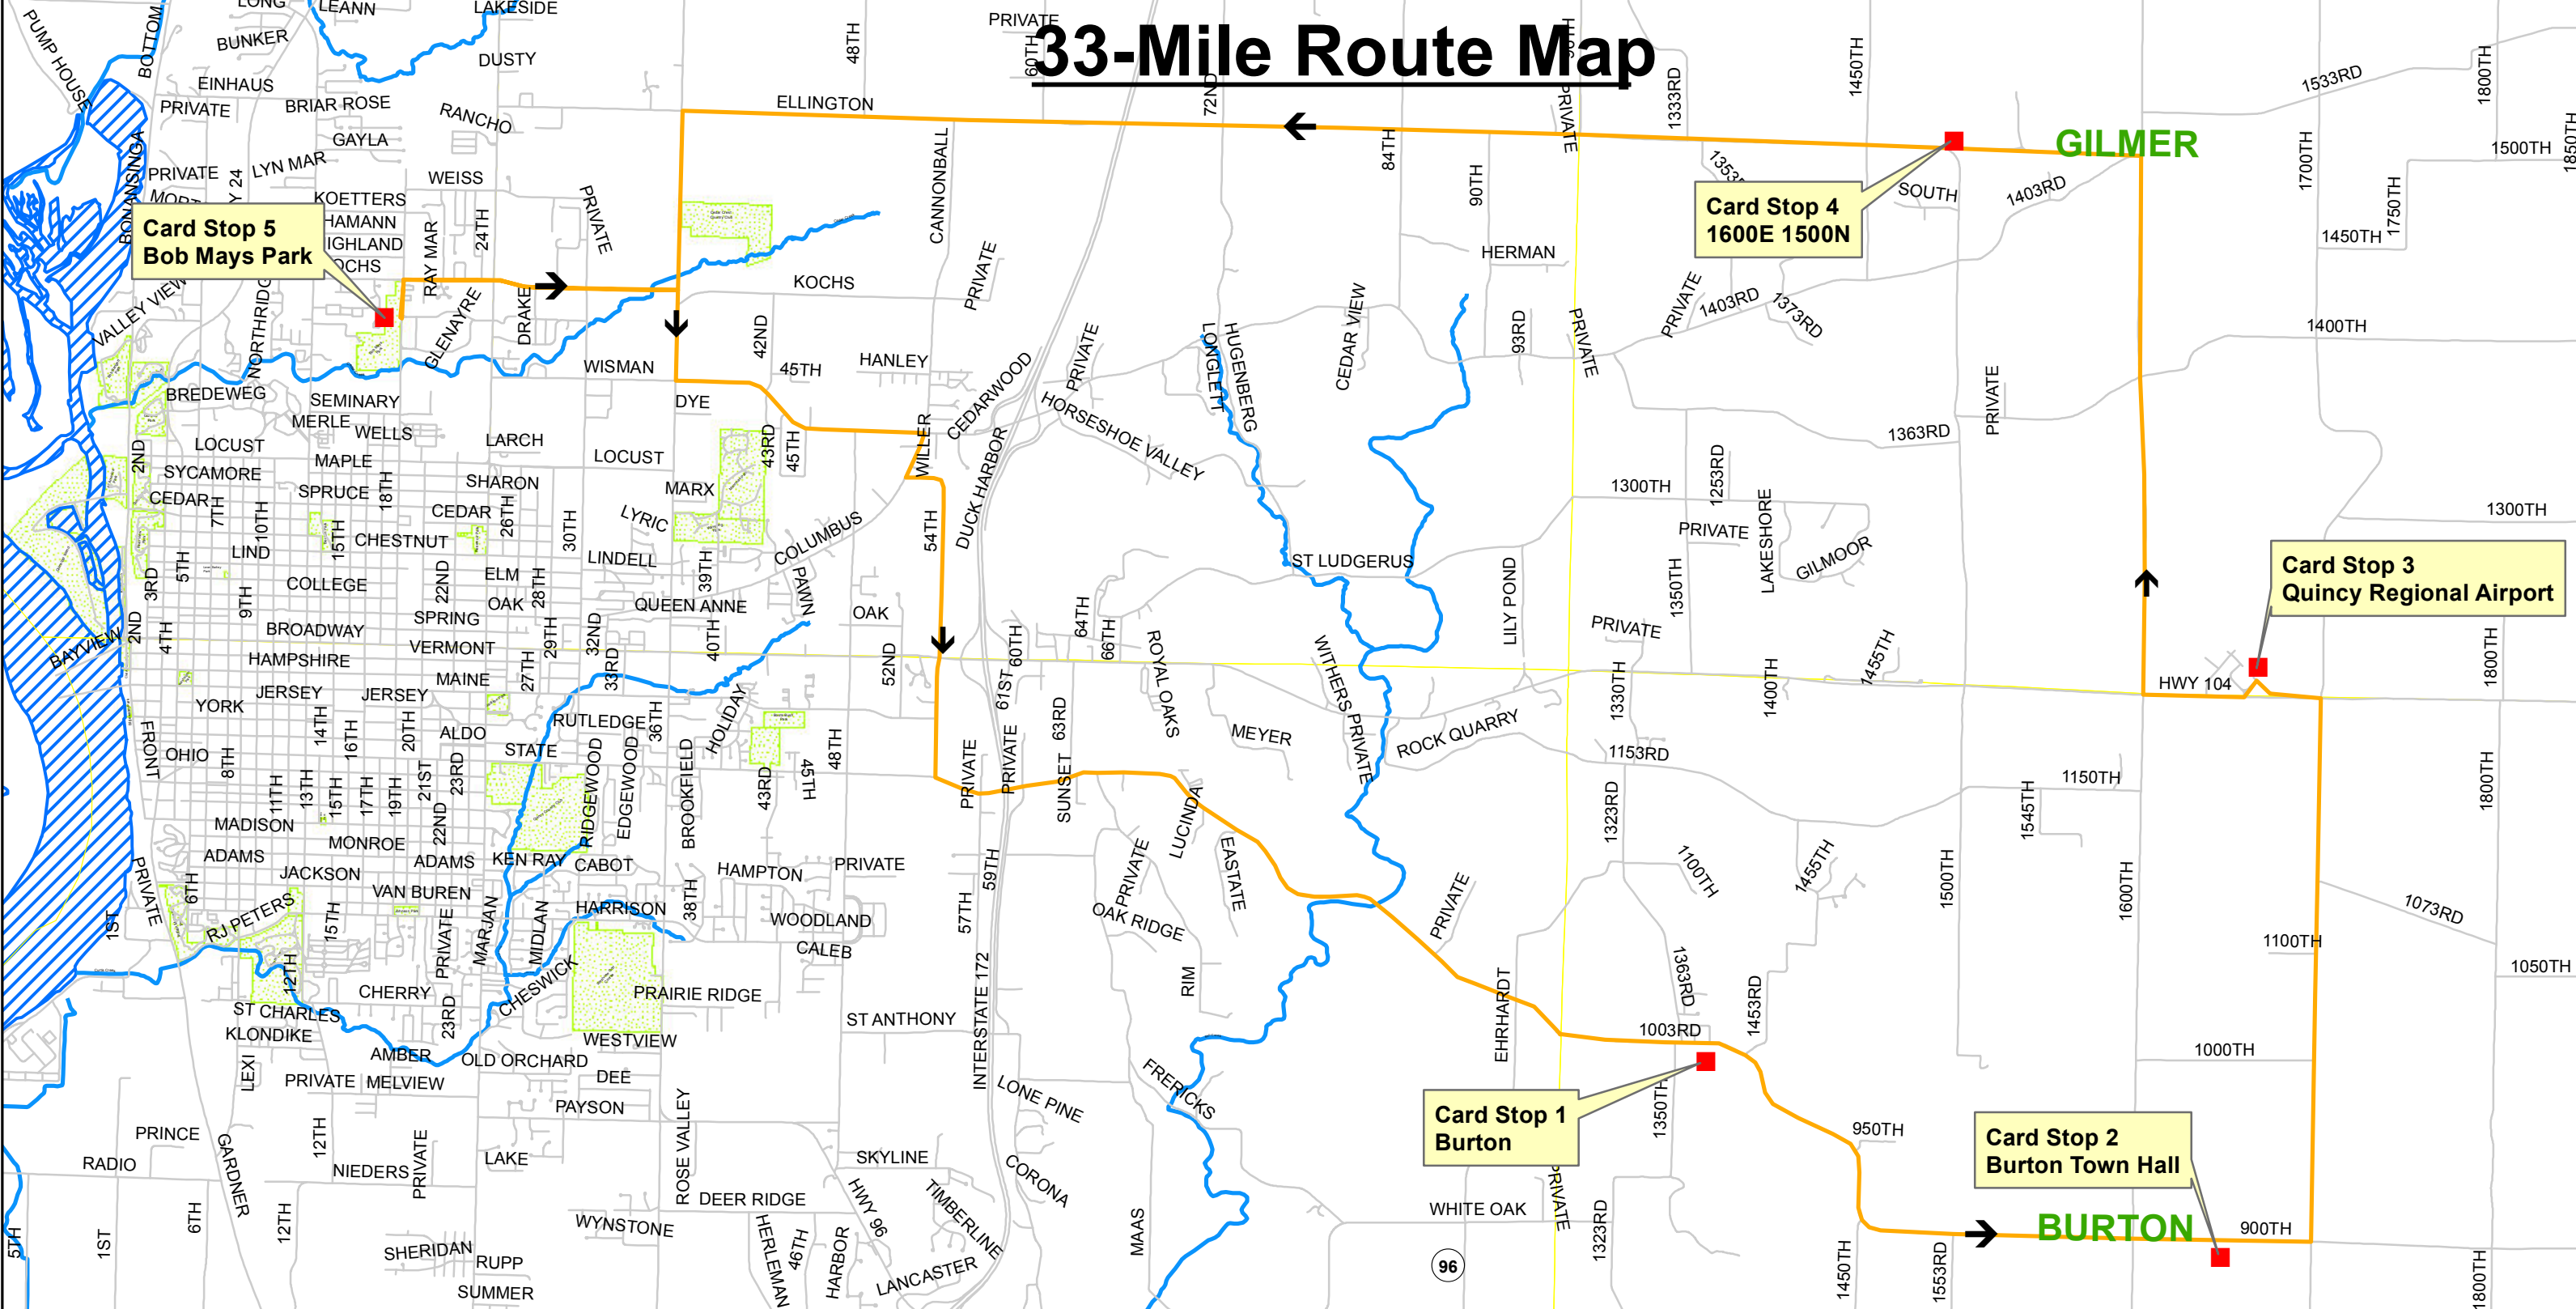

# 33-Mile Route Map

**Card Stop 5**  
Bob Mays Park

**Card Stop 4**  
1600E 1500N

**Card Stop 3**  
Quincy Regional Airport

**Card Stop 1**  
Burton

**Card Stop 2**  
Burton Town Hall

## Legend

- Card Stops
- Route

Friends of the Trails

August 2011  
Bicycle FUNd Ride